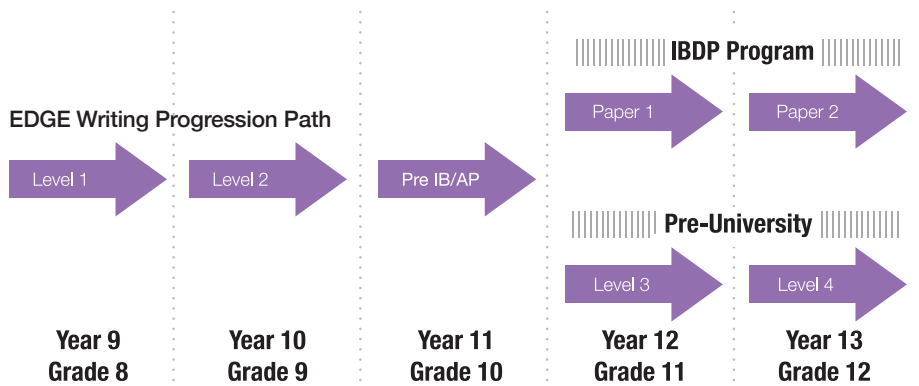

IB Math Common Core (For Incoming IBDP students)

Cost: $7,000

🕒 15 Hours of Instruction 📅 2 Mock Tests

Course Type	Period	Day & Time	Mock Test Dates	Remark
Intensive - A	19 Jun - 26 Jun 2023 #	Mon to Fri 9:00 - 12:00	17 Jun 2023 11:00 - 12:00 30 Jun 2023 Take Home	Suitable for both IB AA and IB AI Students (Both SL & HL Students)
Intensive - B	3 Jul - 7 Jul 2023		24 Jun 2023 11:00 - 12:00 15 Jul 2023 11:00 - 12:00	
Intensive - C	17 Jul - 21 Jul 2023		15 Jul 2023 11:00 - 12:00 29 Jul 2023 11:00 - 12:00	
Intensive - D	31 Jul - 04 Aug 2023		29 Jul 2023 11:00 - 12:00 12 Aug 2023 11:00 - 12:00	

IB Math SL Year 2 (Max 5 students)

Cost: $9,800

🕒 20 Hours of Instruction

Course Type	Period	Day & Time	Remark
Intensive - A (AA)	19 Jun - 3 Jul 2023*	Mon to Fri 10:00 - 12:00	Suitable for IB common core course & IB SL Students
Intensive - B (AA)	10 Jul - 21 Jul 2023		
Intensive - C (AA)	24 Jul - 4 Aug 2023		
Intensive - D (AA)	7 Aug - 18 Aug 2023		
Intensive - A (AI)	19 Jun - 3 Jul 2023*	Mon to Fri 12:00 - 14:00	Suitable for IB common core course & IB SL Students
Intensive - B (AI)	10 Jul - 21 Jul 2023		
Intensive - C (AI)	24 Jul - 4 Aug 2023		
Intensive - D (AI)	7 Aug - 18 Aug 2023		

* Lesson on 1 July will be scheduled on 2 July due to Public Holiday.

ACADEMIC TUTORING: EDGE WRITING

The Edge Writing Courses have been tailored to prepare students for the academic demands of international exams such as the I/GCSE, MYP, IB, and A-Level. Throughout all levels of the course, our students learn strategic approaches to a range of essay formats and develop their ability to analyze and summarize information in an academic context.

▶▶ EDGE WRITING

- Introduce students to the fundamentals of essay writing and grammar
- Encourage and foster fluency and organization in writing
- Introduce students to formal structures in academic writing

Recommended for:

Secondary school students wanting to improve their academic writing skills.